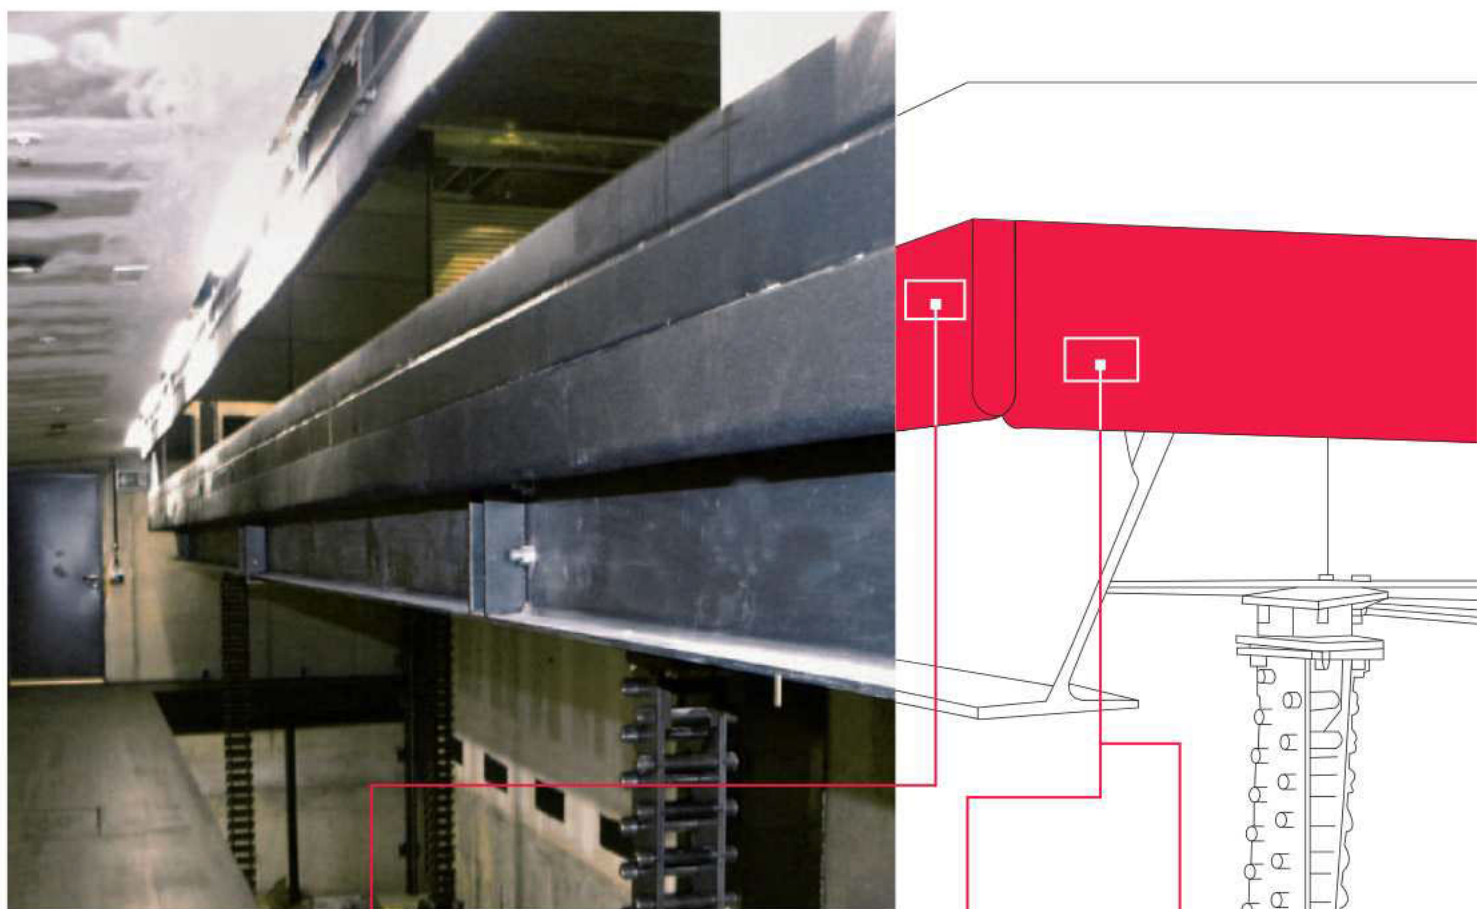

MAYSER[®]

Mayser Safety Technology
We make automatic processes safe

Stage technology

Theatre and event stages must comply with extensive safety regulations and statutory test directives to ensure safety behind the scenes. In leisure centres and exhibition spaces, staff and visitors must also

be protected from hazards arising from mobile platforms and turntables. This is where our Anti Pinch Sensors come in. They prevent the danger of injury from shearing or pinching edges in stage machinery. You can

choose between Safety Edges or Safety Bumpers depending on the space available and the overtravel distance.

Safety Bumper

Normally open Safety Edges

Normally closed Safety Edges